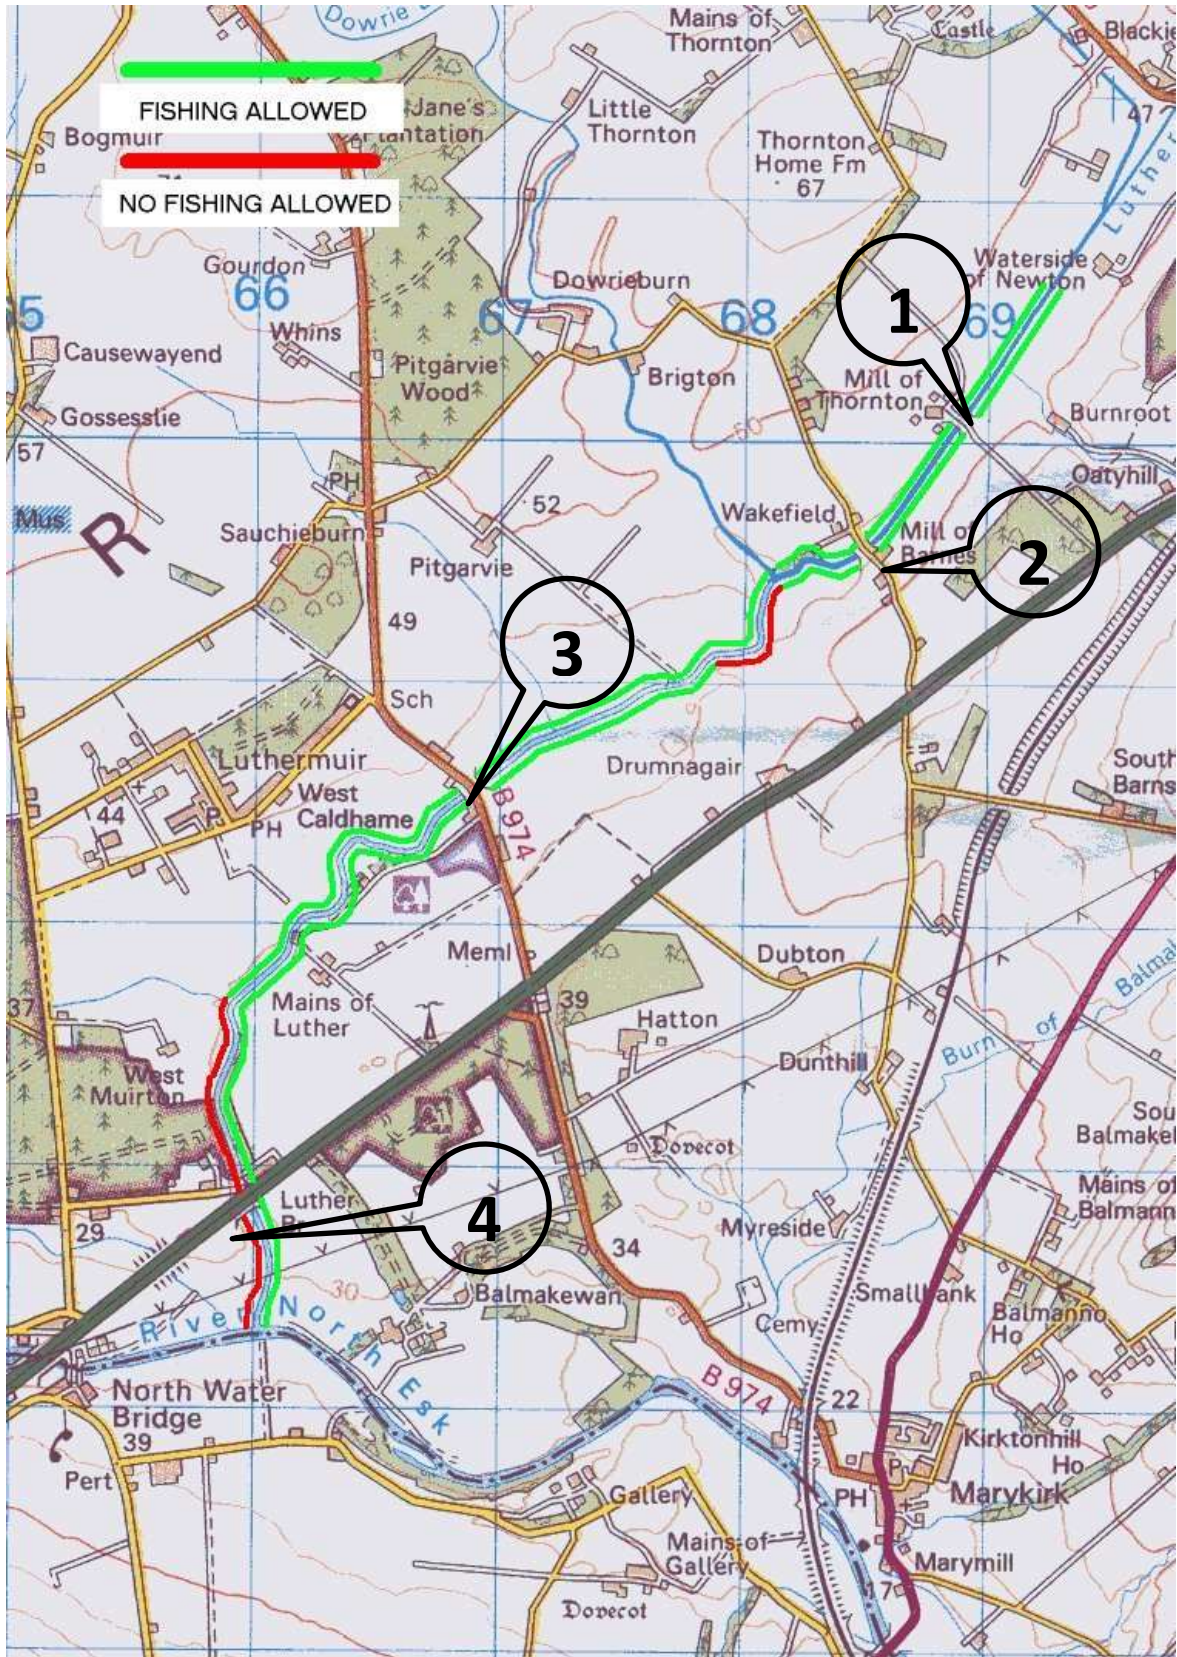

Luther Water overview

(parking areas)

Area 1
Mill of Thornton

Parking available on verge near farm buildings

Area 2
Wakefield

Parking available on the verge at right hand side

Area 3
Caldhame

Parking available on the verge just over the bridge

Area 4
Luther Bridge

Parking available on the old Luther Bridge

Parking available on grass verge just off the A90

Easy access to river down track at side of fields